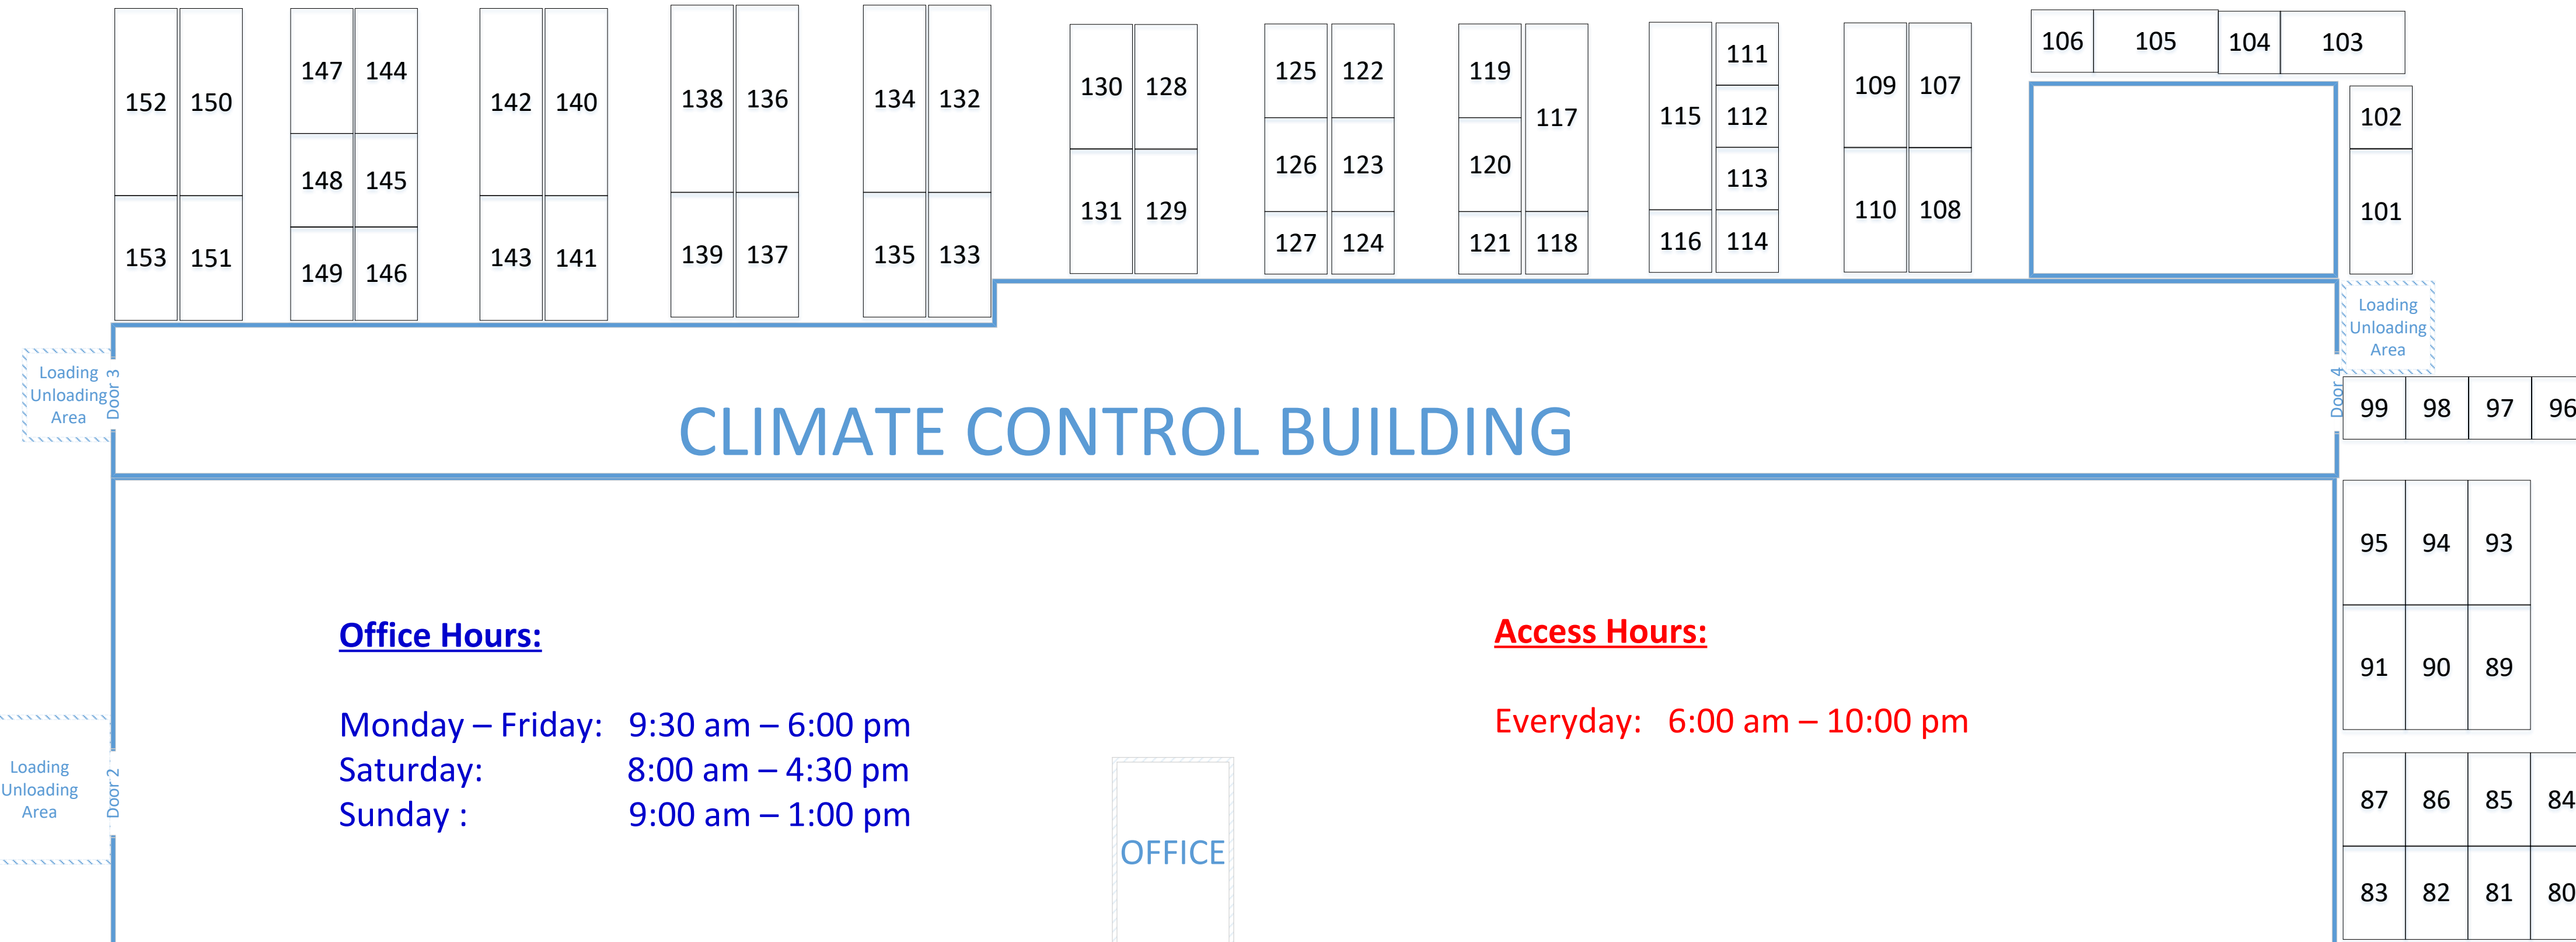

11101 Hwy 231/431 N
 Meridianville, AL 35759
 On Memorial Parkway north of Bob Wade Lane

www.RocketCitySelfStorage.com

- On-Line Account Management
- Electronically Controlled Access
- CCTV/Video Monitoring

- Tenant Property Insurance Available Starting at \$ 8.95/month
- Auto Pay Options

- Disc Locks Required for Security (Your Key/Your Lock)
- Open 7 Days a Week

Office Hours:

Monday – Friday: 9:30 am – 6:00 pm
 Saturday: 8:00 am – 4:30 pm
 Sunday : 9:00 am – 1:00 pm

Access Hours:

Everyday: 6:00 am – 10:00 pm

OFFICE

GATE

GATE

Memorial Parkway/Hwy 231/431